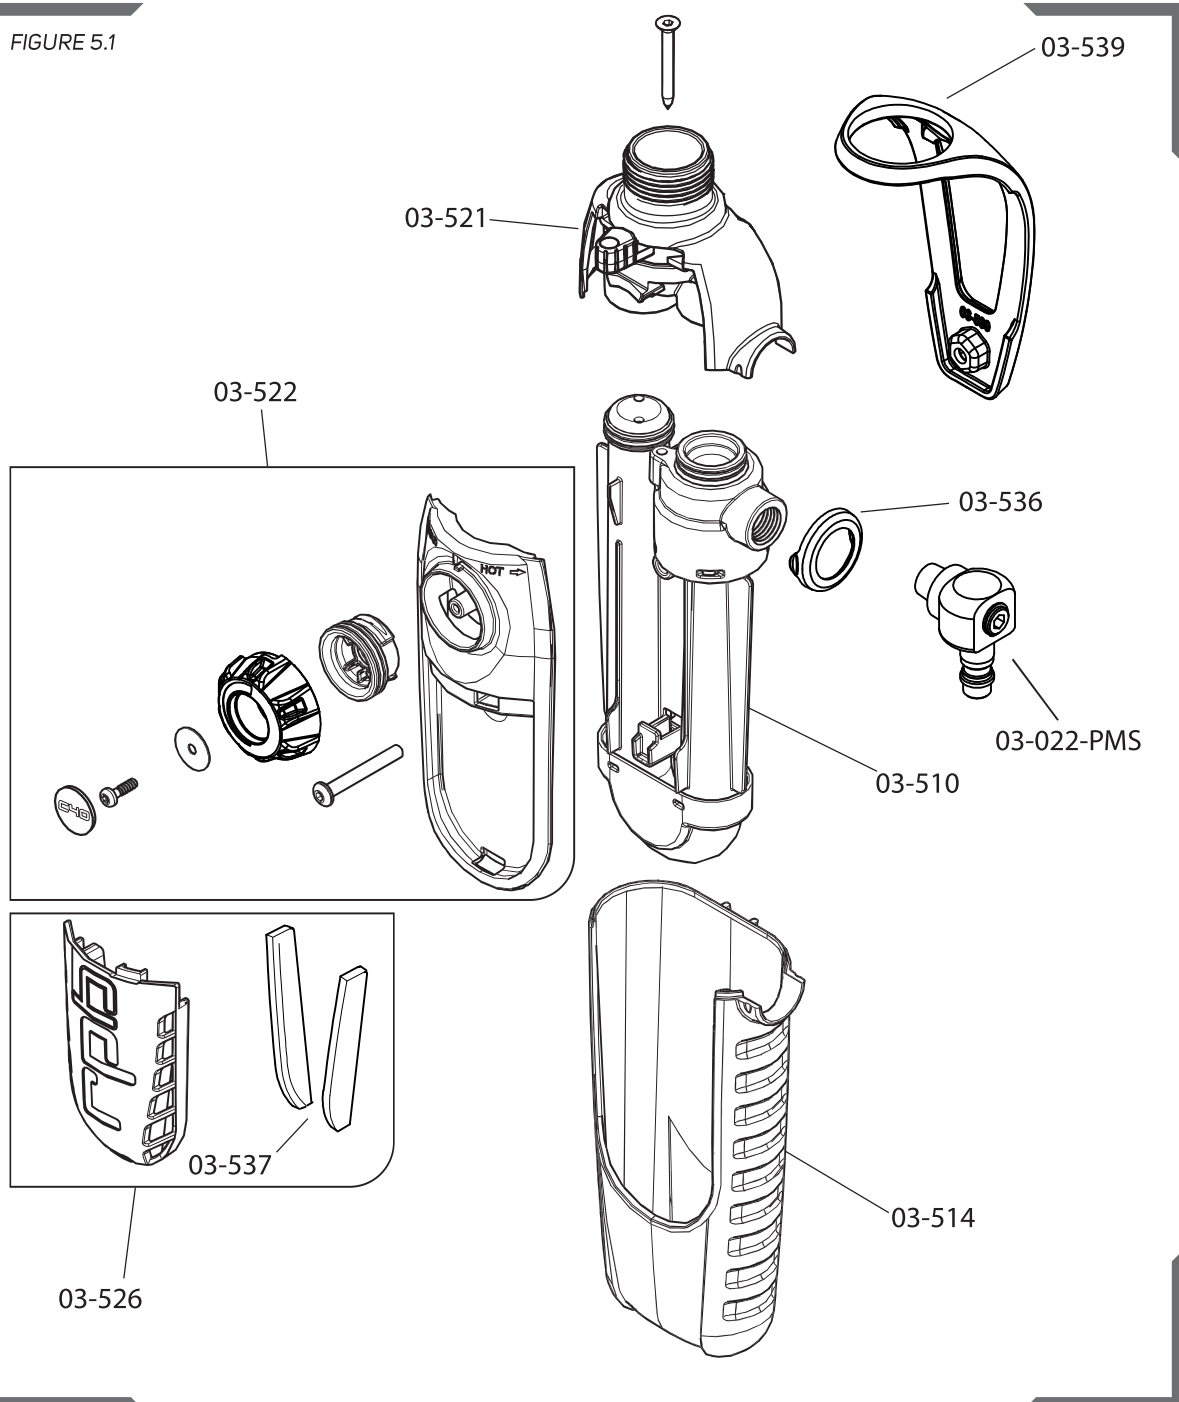

RPB C40™ CLIMATE CONTROL

PARTS AND ACCESSORIES

FIGURE 5.1

! WARNING Use only exact, authentic RPB® replacement parts (marked with the RPB® logo and part number), and only in the specified configuration. Using incomplete or inappropriate equipment, including the use of counterfeit or non-RPB® parts, can result in inadequate protection.

PARTS LIST

Item No.	Description	Part Number
1	U-Tube Assembly	03-510
2	Bottom Case	03-514
3	Top Case Assembly	03-521
4	Exhaust Assembly	03-522
5	Silencer Assembly	03-526
6	Silencers	03-537
7	RPB® Safety Quick Disconnect Swivel Plug	03-022-PMS
8	Inlet Collar	03-536
9	Belt Loop and Nut	03-539
10	Replacement 2" Belt	07-765
	Replacement FR Nomex® 2" Belt with Acetyl Buckles	07-765-FR